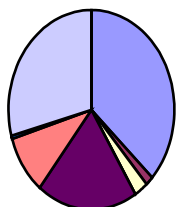

Distribution of skate and ray catches by ICES area.

V a&b

VI a&b

VII f&g

VII h&j

IV a&b

VII a

VII d&e

- | | |
|----------------|------------------|
| Blonde Ray | Cookoo Ray |
| Sandy Ray | Shagreen Ray |
| Small-eyed Ray | Spotted Ray |
| Starry Ray | Thornback Ray |
| Common Skate | Long-nosed Skate |
| Black Skate | |