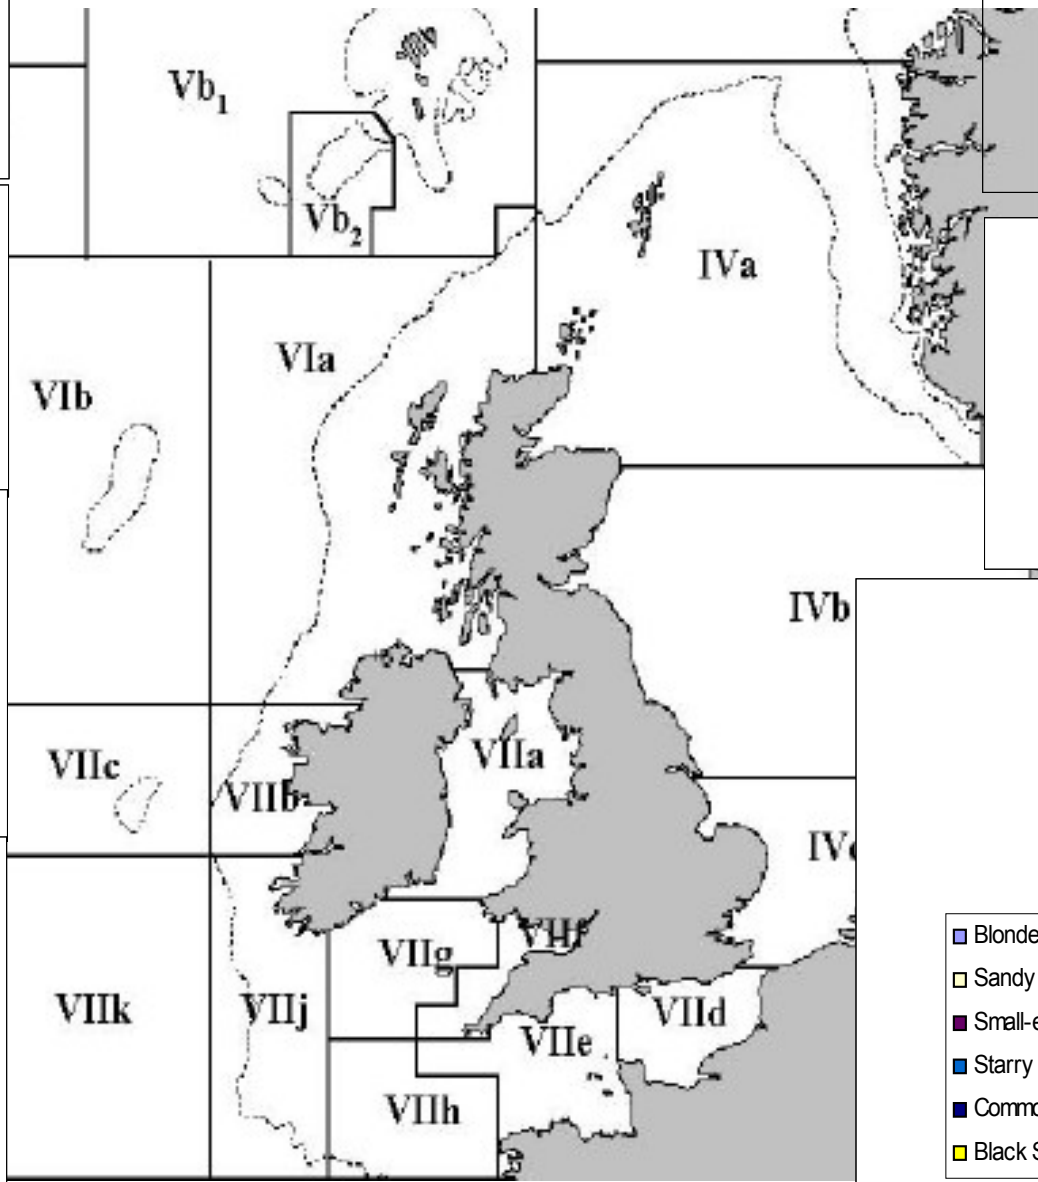

Distribution of skate and ray catches by ICES area.

V a&b

VI a&b

VII f&g

VII h&j

IV a&b

VII a

VII d&e

- | | |
|----------------|------------------|
| Blonde Ray | Cookoo Ray |
| Sandy Ray | Shagreen Ray |
| Small-eyed Ray | Spotted Ray |
| Starry Ray | Thornback Ray |
| Common Skate | Long-nosed Skate |
| Black Skate | |