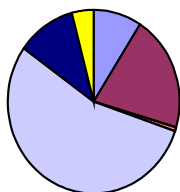

Distribution of skate and ray catches by ICES area.

V a&b

VI a&b

VII f&g

VII h&j

IV a&b

VII a

VII d&e

- | | |
|----------------|------------------|
| Blonde Ray | Cookoo Ray |
| Sandy Ray | Shagreen Ray |
| Small-eyed Ray | Spotted Ray |
| Starry Ray | Thornback Ray |
| Common Skate | Long-nosed Skate |
| Black Skate | |