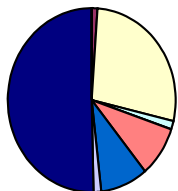

Distribution of skate and ray catches by ICES area.

V a&b

VI a&b

VII f&g

VII h&j

IV a&b

VII a

VII d&e

- | | |
|----------------|------------------|
| Blonde Ray | Cookoo Ray |
| Sandy Ray | Shagreen Ray |
| Small-eyed Ray | Spotted Ray |
| Starry Ray | Thornback Ray |
| Common Skate | Long-nosed Skate |
| Black Skate | |