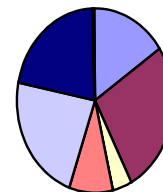

Distribution of skate and ray catches by ICES area.

V a&b

VI a&b

VII f&g

VII h&j

IV a&b

VII a

VII d&e

- | | |
|----------------|------------------|
| Blonde Ray | Cookoo Ray |
| Sandy Ray | Shagreen Ray |
| Small-eyed Ray | Spotted Ray |
| Starry Ray | Thornback Ray |
| Common Skate | Long-nosed Skate |
| Black Skate | |