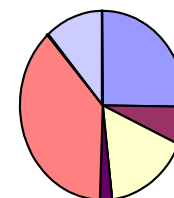

Distribution of skate and ray catches by ICES area.

V a&b

VI a&b

VII f&g

VII h&j

IV a&b

VII a

VII d&e

- | | |
|----------------|------------------|
| Blonde Ray | Cookoo Ray |
| Sandy Ray | Shagreen Ray |
| Small-eyed Ray | Spotted Ray |
| Starry Ray | Thornback Ray |
| Common Skate | Long-nosed Skate |
| Black Skate | |