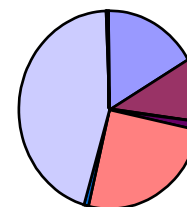

Distribution of skate and ray catches by ICES area.

V a&b

VI a&b

VII f&g

VII h&j

IV a&b

VII a

VII d&e

- | | |
|----------------|------------------|
| Blonde Ray | Cookoo Ray |
| Sandy Ray | Shagreen Ray |
| Small-eyed Ray | Spotted Ray |
| Starry Ray | Thornback Ray |
| Common Skate | Long-nosed Skate |
| Black Skate | |