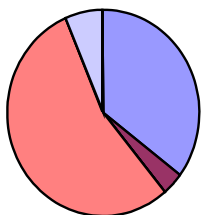

Distribution of skate and ray catches by ICES area.

V a&b

VI a&b

VII f&g

VII h&j

IV a&b

VII a

VII d&e

- | | |
|----------------|------------------|
| Blonde Ray | Cookoo Ray |
| Sandy Ray | Shagreen Ray |
| Small-eyed Ray | Spotted Ray |
| Starry Ray | Thornback Ray |
| Common Skate | Long-nosed Skate |
| Black Skate | |